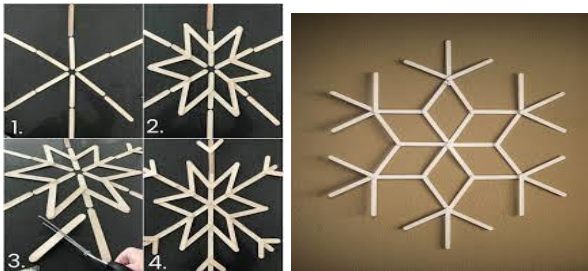

Whole School Christmas Decorations 2023

Dear Parents,

For our whole school Christmas decorations this year we are asking the children to produce **Snowflakes**. These will be displayed outside so they will need to be waterproof.

Criteria:

- Make the snowflake out of a strong material for example, card, wire, paper plates, lolly sticks, wood, twigs (which could be painted or wrapped in tinsel).
- Must be waterproof (e.g. cover with cling film, cellophane, foil).
- A range of sizes - A4 being the smallest so that they can be clearly seen by passers by
- Bring into school by Friday 24th November

The front of the school has become a real joy for the whole community and we thank you for your continued support and involvement.

Kind regards,

Mrs K Holden

Art & Design Lead

Wire and bead snowflakes

Lolly stick snowflakes